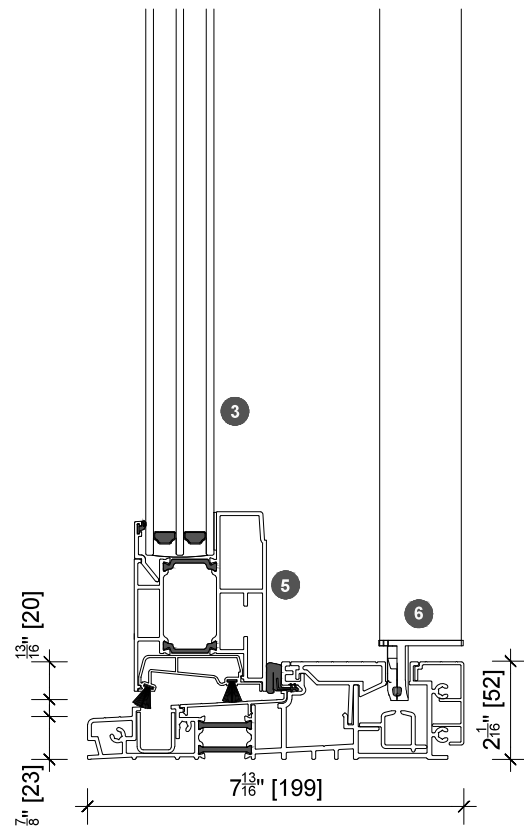

3. head detail

Head support bracket provided where fixing is inboard of the carrier track (folding doors only)

- | | |
|--------------------|----------------|
| 1 screen/shade box | 6 screen stile |
| 2 door panel stile | 7 screen/blind |
| 3 glazing | 8 lever handle |
| 4 top rail | 9 pivot |
| 5 bottom rail | |

legend

4. sill detail

1. jamb detail

2. jamb detail