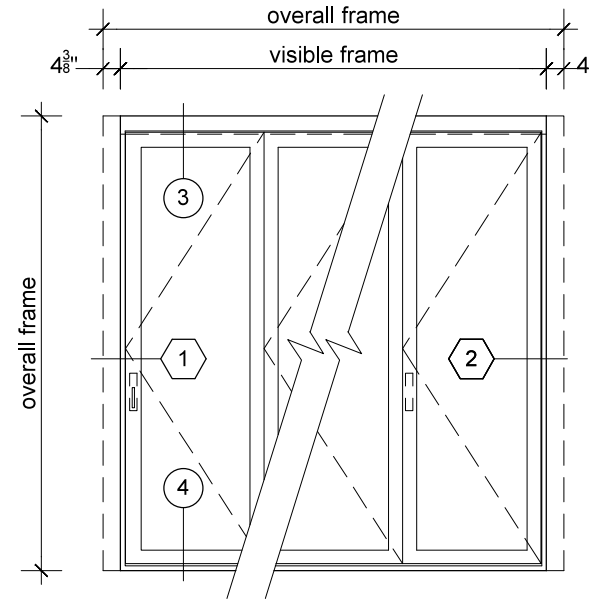

3. head detail

Head support bracket provided where fixing is inboard of the carrier track (folding doors only)

- | | |
|--------------------|----------------|
| 1 screen/shade box | 6 screen stile |
| 2 door panel stile | 7 screen/blind |
| 3 glazing | 8 lever handle |
| 4 top rail | 9 pivot |
| 5 bottom rail | |

legend

4. sill detail

1. jamb detail

2. jamb detail