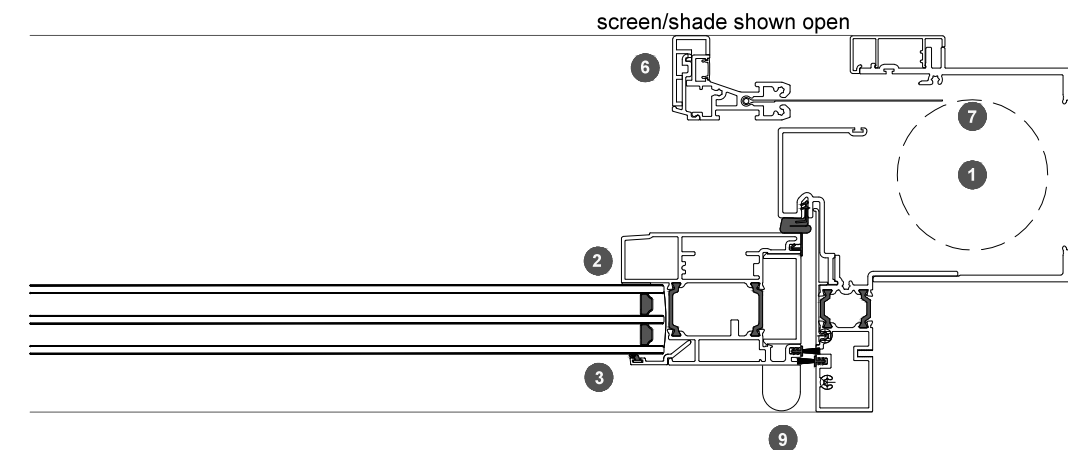

3. head detail

Head support bracket provided where fixing is inboard of the carrier track (folding doors only)

- | | |
|--------------------|----------------|
| 1 screen/shade box | 6 screen stile |
| 2 door panel stile | 7 screen/blind |
| 3 glazing | 8 lever handle |
| 4 top rail | 9 pivot |
| 5 bottom rail | |

legend

4. sill detail

1. jamb detail

2. jamb detail