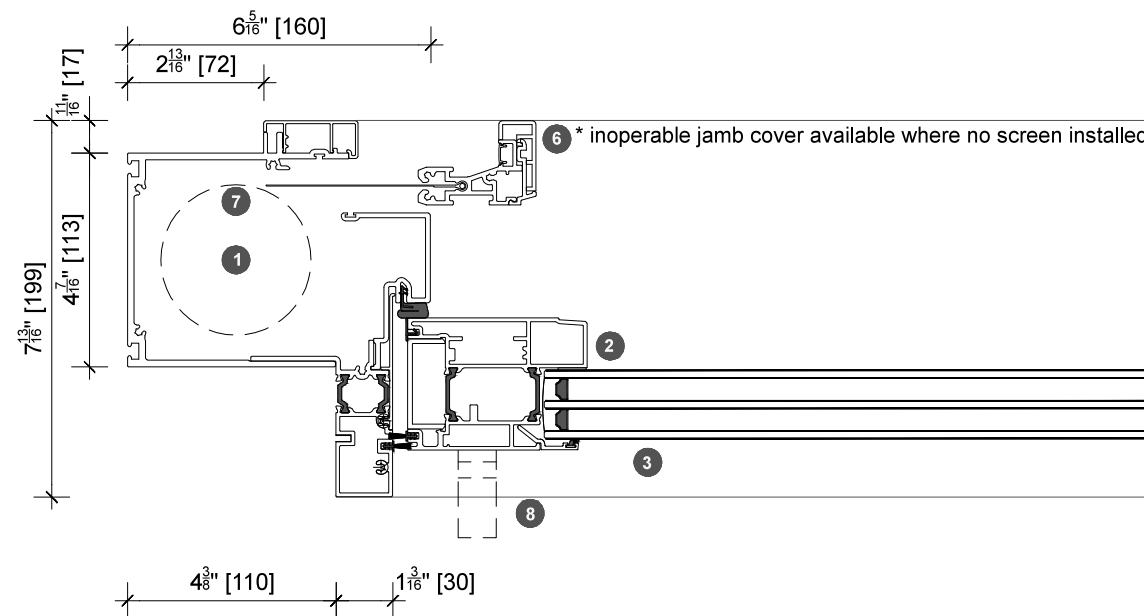

3. head detail

Head support bracket provided where fixing is inboard of the carrier track (folding doors only)

- | | |
|--------------------|----------------|
| 1 screen/shade box | 6 screen stile |
| 2 door panel stile | 7 screen/blind |
| 3 glazing | 8 lever handle |
| 4 top rail | 9 pivot |
| 5 bottom rail | |

legend

4. sill detail

1. jamb detail

2. jamb detail