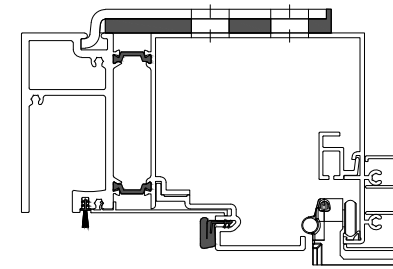

3. head detail

Head support bracket provided where fixing is inboard of the carrier track (folding doors only)

- | | |
|--------------------|----------------|
| 1 screen/shade box | 6 screen stile |
| 2 door panel stile | 7 screen/blind |
| 3 glazing | 8 lever handle |
| 4 top rail | 9 pivot |
| 5 bottom rail | |

legend

4. sill detail

1. jamb detail

2. jamb detail